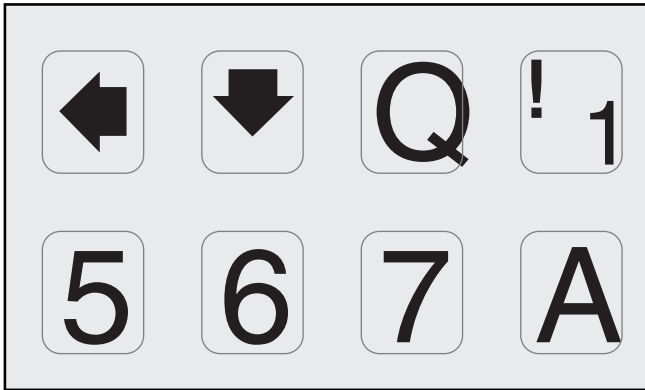

VISUAL ENHANCEMENT PRODUCTS

Large Print Label Kit.